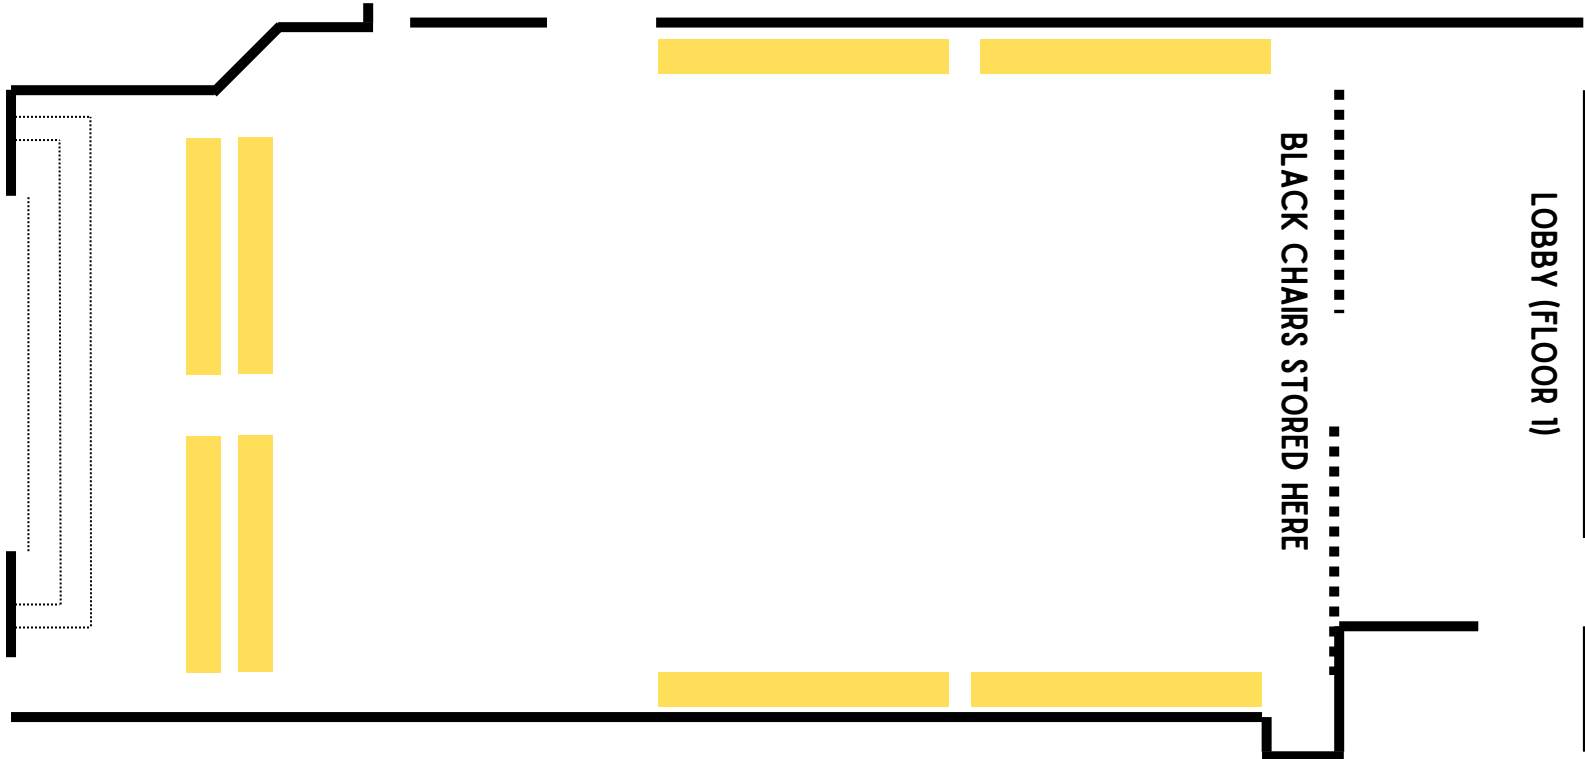

33'9"

STAGE

BLACK CHAIRS STORED HERE

LOBBY (FLOOR 1)

RESTROOM

83'7"

14'

PEW SEATING